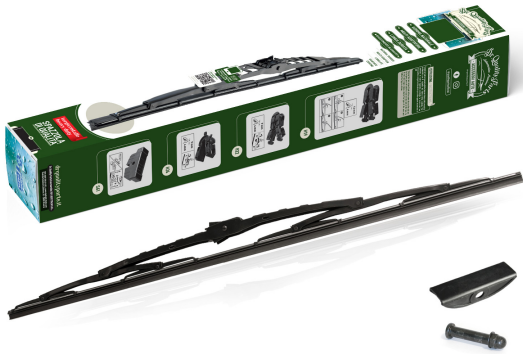

TECHNICAL DATASHEET

Wiper Blade SPARBLADE TRUCK ST900 900mm 36 (1PCS)

Item number: 27900 - EAN: 8059482573818

TECHNICAL DATA

Product information

Product line	Heavy Duty
Adattatori presenti	S65
Lato montaggio	anteriore
Lunghezza [mm]	900
Lunghezza [pollici]	36
Quantità	1
Tipo spazzola tergi	Spazzola tergi a staffa

SIMILAR SPARE PARTS (CROSS REFERENCE)

The product also replaces:

BOSCH

3397018190

CHAMPION

T90S04/599, T90S04/C01, T90S04/P01 132900

SWF

VALEO