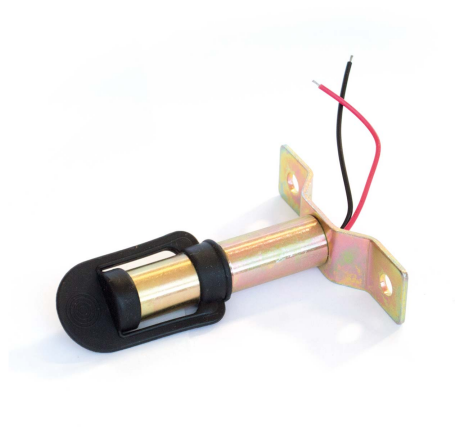

## Beacon Support Flex 2 Screws (1PCS)

Item number: 39231 - EAN: 8056324392316

---