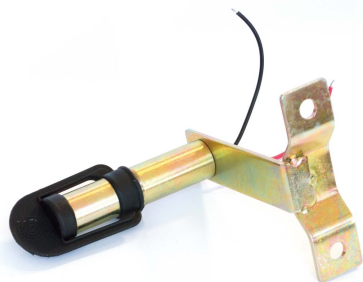

### Beacon Support Flex L (1PCS)

Item number: 39232 - EAN: 8056324392323

---