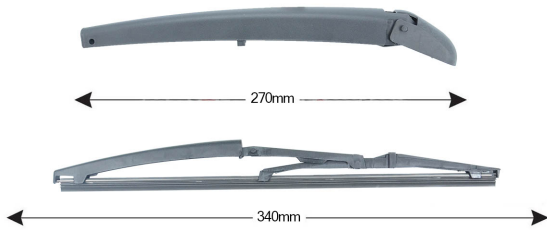

TECHNICAL DATASHEET

TRA-A414 Sparblade Rear Arm Kit ALFA ROMEO 159 SW 340mm (1PCS)

Item number: 74004 - EAN: 8051886324881

TECHNICAL DATA

Product information

Product line	Rear Kit
Lato montaggio	posteriore
Lunghezza Braccio	270
Lunghezza [mm]	330
Quantità	1

OEM NUMBERS

The product **74004** is compatible with the following products:

ALFA ROMEO

60685160

SIMILAR SPARE PARTS (CROSS REFERENCE)

The product also replaces:

FAST	Metalcaucho	STC	VAICO
FT93322	68156	T468156	V24-1740, V24-1741