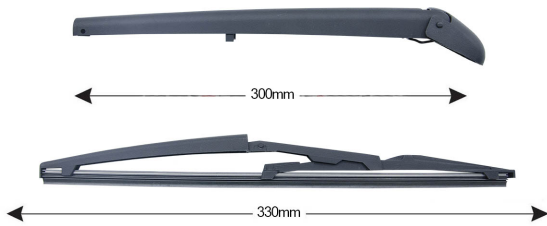

TECHNICAL DATASHEET

TRA-F2B2 Sparblade Rear Arm Kit FIAT Bravo I/Multipla/600 330mm (1PCS)

Item number: 74060 - EAN: 8051886324546

TECHNICAL DATA

Product information

Product line	Rear Kit
Lato montaggio	posteriore
Lunghezza Braccio	300
Lunghezza [mm]	335
Quantità	1

OEM NUMBERS

The product **74060** is compatible with the following products:

FIAT	LANCIA
7781640	7781640

SIMILAR SPARE PARTS (CROSS REFERENCE)

The product also replaces:

CASCO	CHAMPION	FAST	Metalcaucho
CWA74301AS, CWA74307AS	R35/C01	FT93337	68044, 68119, 68151
SANDO	STC	VAICO	Valeo
SWA74301.0, SWA74307.0	T468044, T468119, T468151	V24-0397	574246