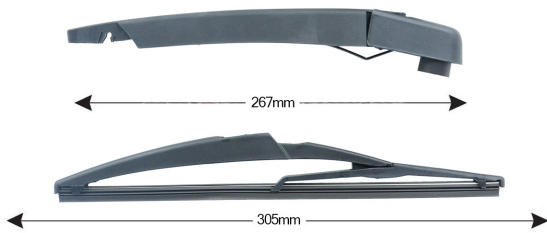

TECHNICAL DATASHEET

TRA-F2P7 Sparblade Rear Arm Kit FIAT Panda [312_] 305mm (1PCS)

Item number: 74075 - EAN: 8051886324577

TECHNICAL DATA

Product information

Product line	Rear Kit
Lato montaggio	posteriore
Lunghezza Braccio	267
Lunghezza [mm]	305
Quantità	1

OEM NUMBERS

The product **74075** is compatible with the following products:

FIAT

51846451

SIMILAR SPARE PARTS (CROSS REFERENCE)

The product also replaces:

CASCO	Metalcaucho	METZGER	SANDO
CWA74309AS	68063	2190287	SWA74309.0
STC	VAICO		
T468063	V24-1150		