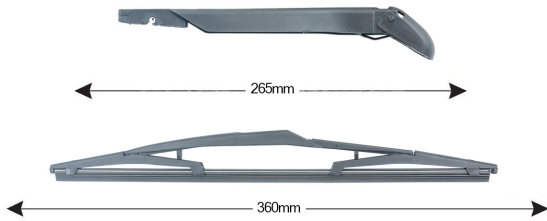

TRA-F2Q2 Sparblade Rear Arm Kit FIAT Qubo (2 doors) 360mm (1PCS)

Item number: 74082 - EAN: 8051886325482

TECHNICAL DATA

Product information

Product line	Rear Kit
Lato montaggio	posteriore
Lunghezza Braccio	265
Lunghezza [mm]	360
Quantità	1

OEM NUMBERS

The product **74082** is compatible with the following products:

FIAT

1354614080

SIMILAR SPARE PARTS (CROSS REFERENCE)

The product also replaces:

FAST	METALCAUCHO	Metalcaucho	STC
FT93321	68061	68061	T468061