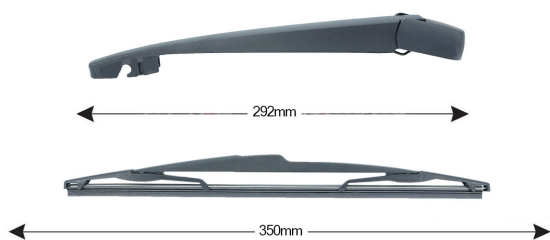

TECHNICAL DATASHEET

TRA-H3C5 Sparblade Rear Arm Kit HONDA CR-V 350mm (1PCS)

Item number: 74114 - EAN: 8051886325741

TECHNICAL DATA

Product information

Product line	Rear Kit
Lato montaggio	posteriore
Lunghezza Braccio	292
Lunghezza [mm]	350
Quantità	1

OEM NUMBERS

The product **74114** is compatible with the following products:

HONDA

76720SWA003

SIMILAR SPARE PARTS (CROSS REFERENCE)

The product also replaces:

METALCAUCHO

68006