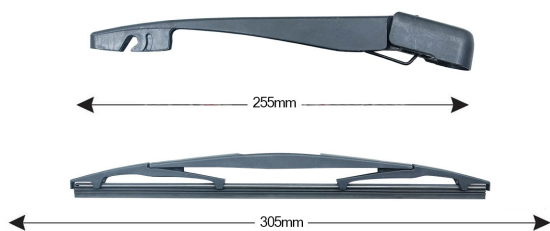

TRA-M13P2 Sparblade Rear Arm Kit MITSUBISHI Pajero 305mm (1PCS)

Item number: 74157 - EAN: 8051886326090

TECHNICAL DATA

Product information

Product line	Rear Kit
Lato montaggio	posteriore
Lunghezza Braccio	255
Lunghezza [mm]	305
Quantità	1

OEM NUMBERS

The product **74157** is compatible with the following products:

MITSUBISHI

8253A029

SIMILAR SPARE PARTS (CROSS REFERENCE)

The product also replaces:

ABAKUS

103-00-066-C