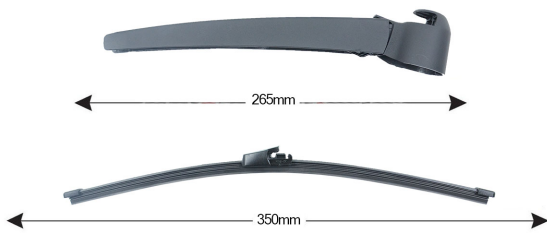

TECHNICAL DATASHEET

TRA-S5I4 Sparblade Rear Arm Kit SEAT Ibiza 350mm (1PCS)

Item number: 74226 - EAN: 8051886326625

TECHNICAL DATA

Product information

Product line	Rear Kit
Lato montaggio	posteriore
Lunghezza Braccio	265
Lunghezza [mm]	350
Quantità	1

OEM NUMBERS

The product **74226** is compatible with the following products:

SEAT

1T0955707C

SIMILAR SPARE PARTS (CROSS REFERENCE)

The product also replaces:

Metalcaucho	STC	TOPRAN	VAICO
68068	T468068	114 880	V10-2447, V10-3461, V10-5439