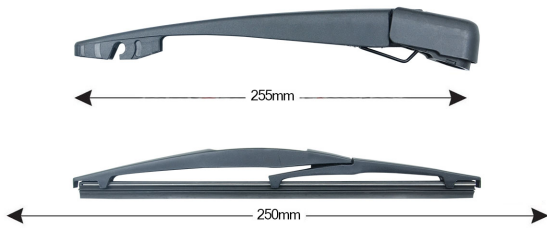

TRA-S13S3 Sparblade Rear Arm Kit SUZUKI Splash / Swift 250mm (1PCS)

Item number: 74240 - EAN: 8051886326748

TECHNICAL DATA

Product information

Product line	Rear Kit
Lato montaggio	posteriore
Lunghezza Braccio	255
Lunghezza [mm]	250
Quantità	1

OEM NUMBERS

The product **74240** is compatible with the following products:

SUZUKI

3882163J00, 3882163J00000

SIMILAR SPARE PARTS (CROSS REFERENCE)

The product also replaces:

Metalcaucho

68008, 68009