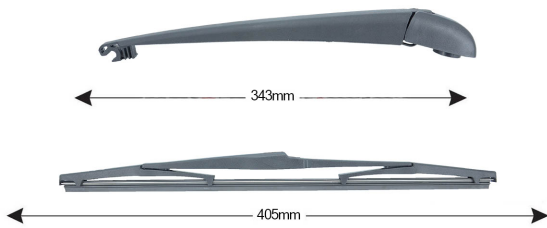

# TRA-T7Y5 Sparblade Rear Arm Kit TOYOTA Yaris 405mm (1PCS)

Item number: 74250 - EAN: 8051886326823