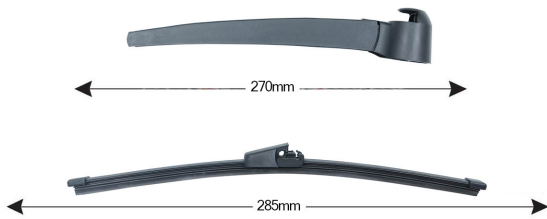

TECHNICAL DATASHEET

TRA-V2P1 Sparblade Rear Arm Kit SEAT / VOLKSWAGEN 285mm (1PCS)

Item number: 74254 - EAN: 8051886326854

TECHNICAL DATA

Product information

Product line	Rear Kit
Lato montaggio	posteriore
Lunghezza Braccio	270
Lunghezza [mm]	285
Quantità	1

OEM NUMBERS

The product **74254** is compatible with the following products:

SEAT	VW
6Q6955707C	6Q6955707C

SIMILAR SPARE PARTS (CROSS REFERENCE)

The product also replaces:

Metalcaucho	STC	TOPRAN	VAICO
68066, 68075, 68133	T468066, T468075, T468133	114 875	V10-2208, V10-3460, V10-3463, V10-3469, V10-5082