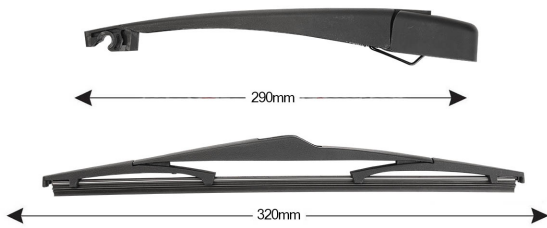

TECHNICAL DATASHEET

TRA-K3C4 Sparblade Rear Arm Kit KIA Ceed 320mm (1PCS)

Item number: 74321 - EAN: 8051886327424

TECHNICAL DATA

Product information

Product line	Rear Kit
Lato montaggio	posteriore
Lunghezza Braccio	290
Lunghezza [mm]	320
Quantità	1

OEM NUMBERS

The product **74321** is compatible with the following products:

KIA

988111H000

SIMILAR SPARE PARTS (CROSS REFERENCE)

The product also replaces:

ABAKUS	Metalcaucho	STC	VAICO
103-00-058-C	68023	T468023	V52-0260, V52-0261