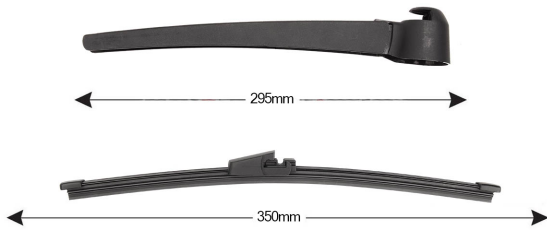

TECHNICAL DATASHEET

TRA-S5E1 Sparblade Rear Arm Kit SEAT Exeo 350mm (1PCS)

Item number: 74359 - EAN: 8051886327745

TECHNICAL DATA

Product information

Product line	Rear Kit
Lato montaggio	posteriore
Lunghezza Braccio	295
Lunghezza [mm]	350
Quantità	1

OEM NUMBERS

The product **74359** is compatible with the following products:

SEAT

1T0955707C

SIMILAR SPARE PARTS (CROSS REFERENCE)

The product also replaces:

Metalcaucho	STC	TOPRAN	VAICO
68068	T468068	114 880	V10-2447, V10-3461, V10-5439