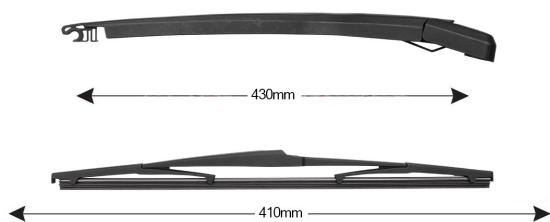

## TRA-T7Y1 Sparblade Rear Arm Kit TOYOTA Yaris Verso 410mm (1PCS)

Item number: 74375 - EAN: 8051886327868

#### Product information

Product line	Rear Kit
Lato montaggio	posteriore
Lunghezza Braccio	430
Lunghezza [mm]	410
Quantità	1

---

OEM NUMBERS

The product **74375** is compatible with the following products: