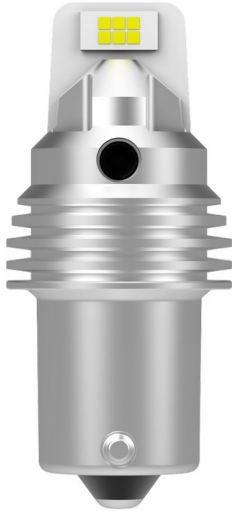

Led Bulb P21W SMD with Canbus 12V (2PCS)

Item number: 941351 - EAN: 8056994735666

TECHNICAL DATA

Product information

Assorbimento potenza [W]	10.50
Flusso luminoso [lm]	1000
Quantità	2
Temperatura colore [K]	6000K
Tensione [V]	12
Tipo lampada	P21W
Tipo luce	LED
Tipo zoccolo	BA15s

SIMILAR SPARE PARTS (CROSS REFERENCE)

The product also replaces:

OSRAM

7506

PHILIPS

12498