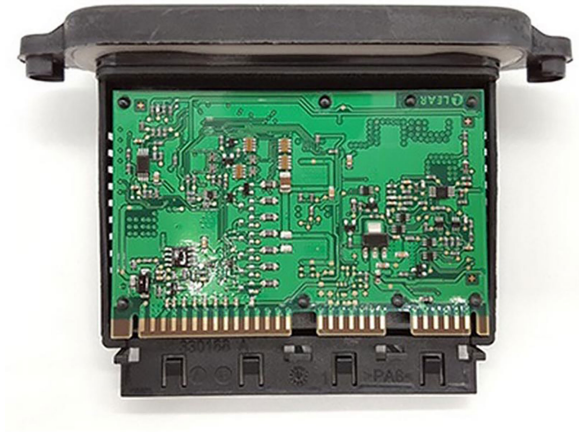

Control Module TMS BMW con AFS COPY (1PCS)

Item number: 9609117 - EAN: 8056994738971

TECHNICAL DATA

Product information

Product line	Adattabile
Funzione luce/spia	per luce guida diurna (LED)
Funzione luce/spia	per lampeggiatore (LED)
Lato montaggio	bilaterale
Quantità	1

OEM NUMBERS

The product **9609117** is compatible with the following products:

BMW

6311 7316 214

SIMILAR SPARE PARTS (CROSS REFERENCE)

The product also replaces:

DIPASPORT

LTX014BLN