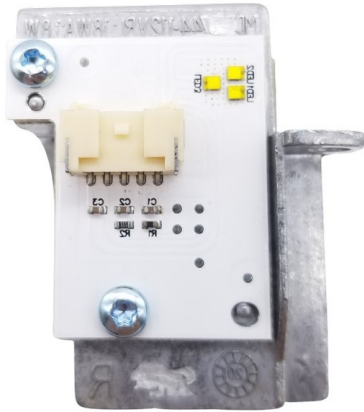

Led Module DRL Mercedes Left COPY (1PCS)

Item number: 9609235L - EAN: 8059482575805

TECHNICAL DATA

Product information

Product line	Adattabile
Funzione luce/spia	per luce guida diurna (LED)
Lato montaggio	Sx
Quantità	1

OEM NUMBERS

The product **9609235L** is compatible with the following products:

BMW

63117394901

SIMILAR SPARE PARTS (CROSS REFERENCE)

The product also replaces:

ESEN SKV

59SKV089