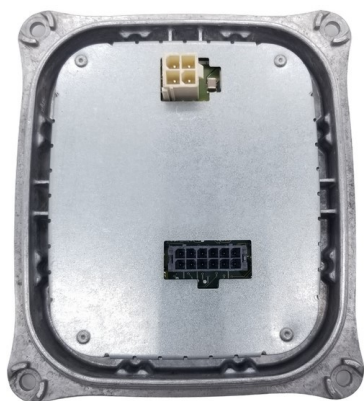

Led Module Mercedes REFURBISHED (1PCS)

Item number: 9619229 - EAN: 8059482575720

TECHNICAL DATA

Product information

Product line	Rigenerato
Funzione luce/spia	per luce guida diurna (LED)
Lato montaggio	bilaterale
Quantità	1

OEM NUMBERS

The product **9619229** is compatible with the following products:

MERCEDES-BENZ

A221 900 80 01

SIMILAR SPARE PARTS (CROSS REFERENCE)

The product also replaces:

AUTOTEAM	DIPASPORT	FISPA	HOFFER
A2642	LTX003BLN	12642	7212642
MAXGEAR	VEMO		
27-1713	V30-73-0212		