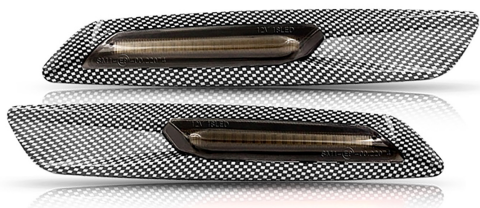

## BMW Led Side Marker carbon look with smoked lens (2

Item number: 9711009S - EAN: 8059482573009

#### Product information

Lato montaggio	Installazione laterale
N° LED	18
Quantità	2
Tipo luce	LED

---